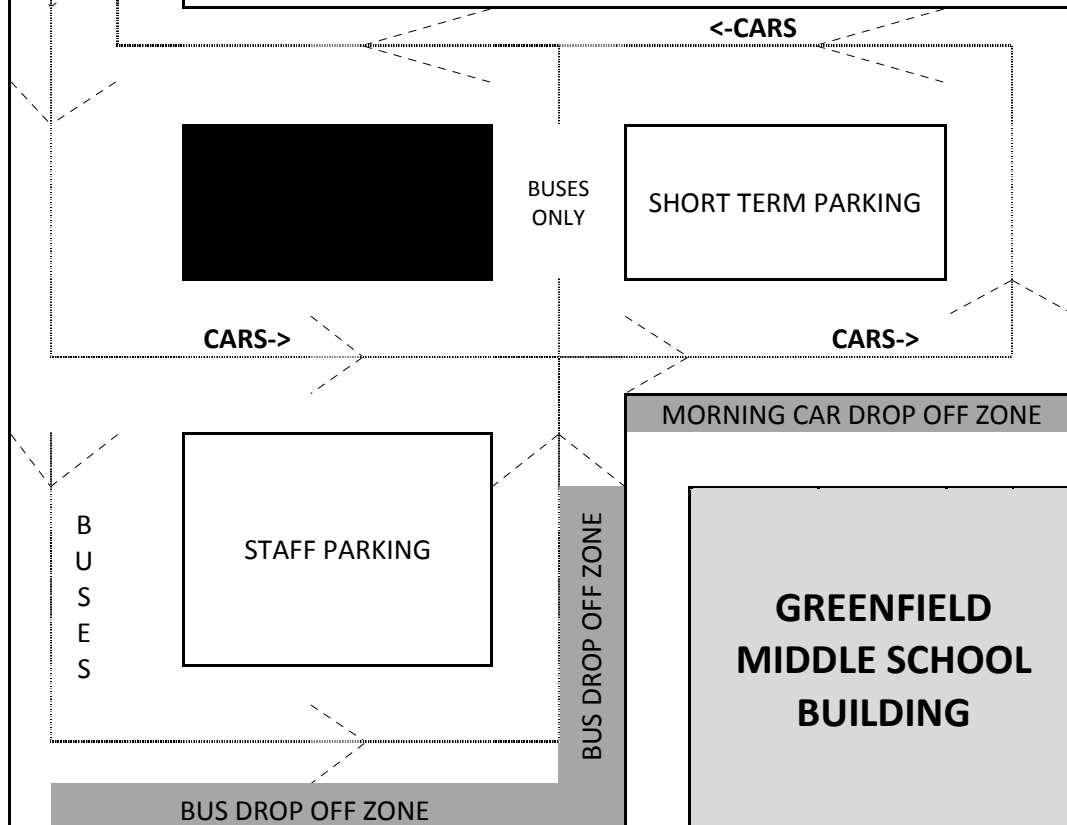

2016-17 GREENFIELD MIDDLE SCHOOL MORNING STUDENT DROP-OFF

35TH STREET

B
A
R
N
A
R
D

A
V
E

- *** PLEASE FORM A SINGLE FILE LINE FOR DROP OFF
- *** PLEASE EXIT CARS ONLY IN THE DROP OFF ZONE
- *** PLEASE DO NOT DROP OFF IN THE STAFF PARKING LOT OR BUS DROP OFF ZONES!
- *** IF PARENTS NEED TO ENTER GMS, PLEASE USE SHORT TERM PARKING